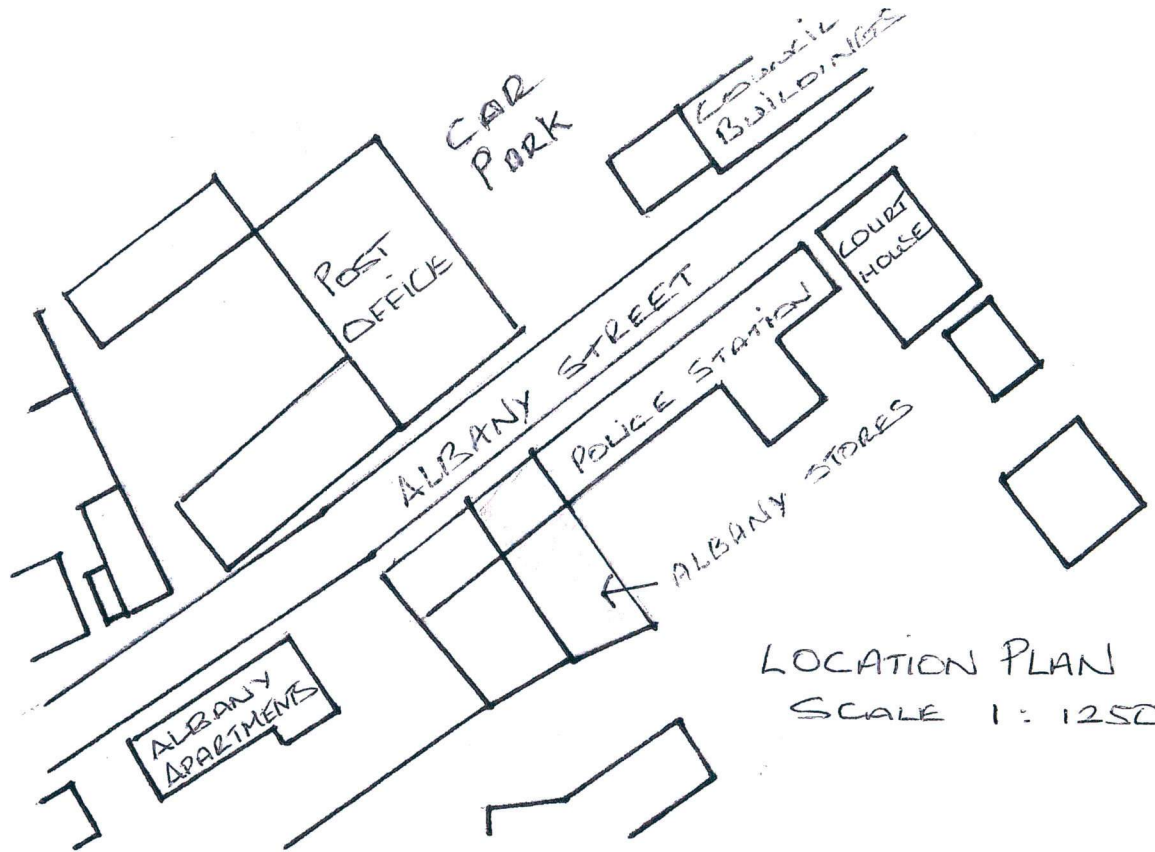

ALBANY STORES

LOCATION PLAN
SCALE 1:1250

OVERALL WIDTH 2.8m
" HEIGHT 2.2m

Total ALCOHOL DISPLAY 6.2 SQ.m.

LENGTH 2.8m
DEPTH 0.6m
Total %
of SHOP FLOOR
= 4.64%

EXTENT OF PROPERTY
AREA = 104.38 SQ.m

SHOP FLOOR
AREA 36.2 SQ.m.

MAIN ENTRANCE 664 mm

FLOOR PLAN SCALE 1:100