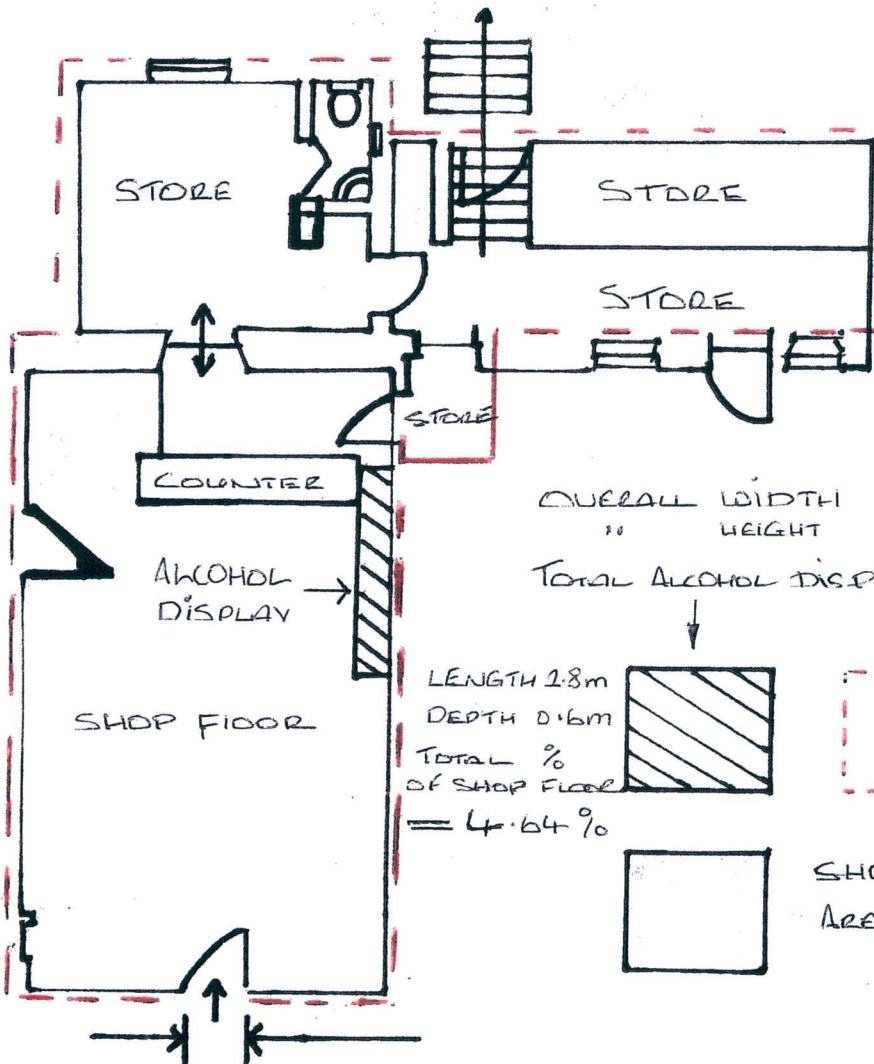

ALBANY STORES

LOCATION PLAN
SCALE 1:1250

OVERALL WIDTH 2.8m
" HEIGHT 2.2m

Total ALCOHOL DISPLAY 6.2 SQ.m.

LENGTH 2.8m
DEPTH 0.6m
Total %
of SHOP FLOOR
= 4.64%

EXTENT OF PROPERTY
AREA = 104.38 SQ.m

SHOP FLOOR
AREA 36.2 SQ.m.

MAIN ENTRANCE 664 mm

FLOOR PLAN SCALE 1:100